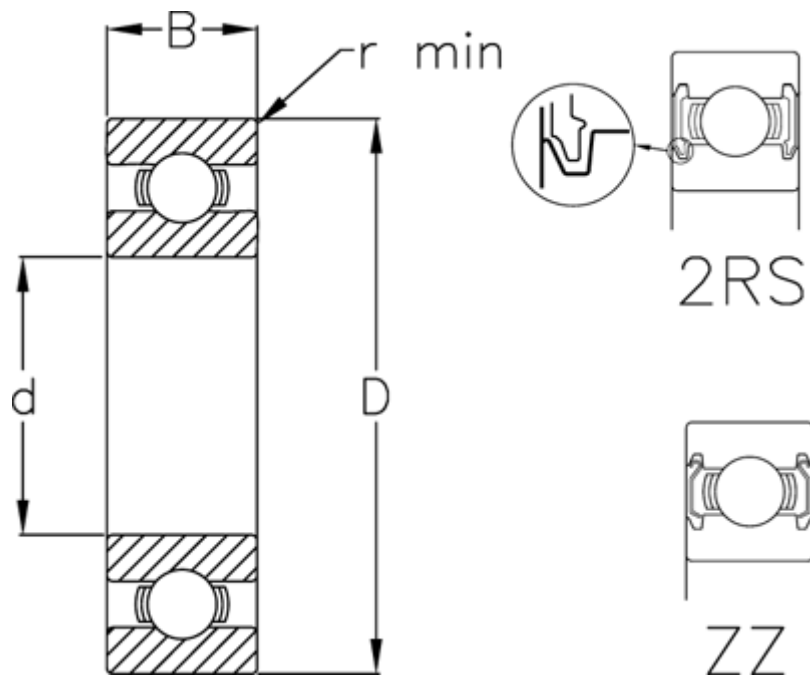

Data Sheet

Article number: 5480012012039

Description: Single row ball bearing 6301 ZZ USDA H1
d=12 D=37 B=12 stainless/spez. grease

Measures

B	= 12	Weight (kg) = 0.06
d	= 12	
D	= 37	
Dynamic load C (kN)	= 9.7	
Max rpm greased	= 20000	
Max rpm oil lubricated	= 24000	
r min	= 1	
Static load C0 (kN)	= 4.2	